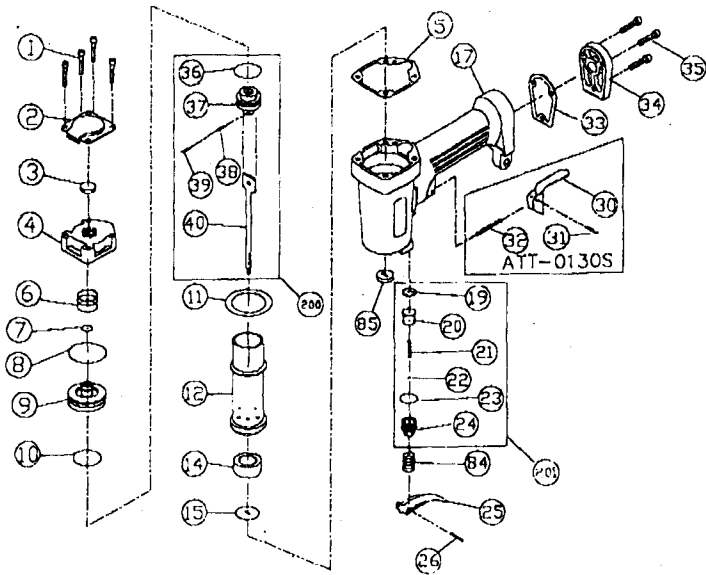

ATA01300 / ATA0130S
(ATT-0130 / ATT-0130S)

#D70306

ITEM NO	OLD PART NO	NEW PART NO	DESCRIPTION	QTY
1	M-D0530	CMD05300	Bolt M5x30	4
2	T0240AF106	BTADF06000	Exhaust Cover	1
3	K0230AA103	BKABA03000	Exhaust Bumper	1
4	T0240AA101	BTADA01000	Head Cap	1
5	T0240AF114	BTADF14000	Seal	1
6	K0230AA102	BKABA02000	Spring	1
7	O-P9	COP9	O-Ring	1
8	O-32430	COA324300	O-Ring	1
9	K0230AA201	BKABA21000	Valve Piston	1
10	O-P26	COP26	O-Ring	1
11	O-P38	COP38	O-Ring	1
12	T0240AB101	BTADB01000	Main Cylinder	1
14	K0230AB102	BKAB02000	Driver Bumper	1
15	K0230AF102	BKABF02000	Steel Driver Plate	1
17	T0240AF101	BTADF01000	Body Housing	1
19	K0230AF108	BKABF08000	Nylon Washer	1
20	K0230AE201	BKABE21000	Trigger Valve Cage	1
21	K0230AE301	BKABE31000	Trigger Valve Stem	1
22	O-03615	COA036150	O-Ring	1
23	O-11020	COA110200	O-Ring	1
24	K0230AE101	BKABE01000	Air Switch Cover	1
25	K0230AD101	BKABDC1000	Trigger	1
26	T0240AD103	BTADD13000	Pin	1
30	K0230AD102	BKABD02000	Secondary Trigger	1
31	T0240AD108	BTADD12000	Spring Pin	1
32	KC241BW116	BKAEW16000	Spring	1
33	T0240AF113	BTADF13000	Seal	1
34	T0240AF112	BTADF12000	Rear Cap	1
35	M-D0412	CMD04120	Bolt M4x12	3
36	O-22431	COA224310	O-Ring	1
37	T0230AC102	BTABC02000	Main Piston	1
38	P-S4010J	CPJ4010	Roll Pin	1