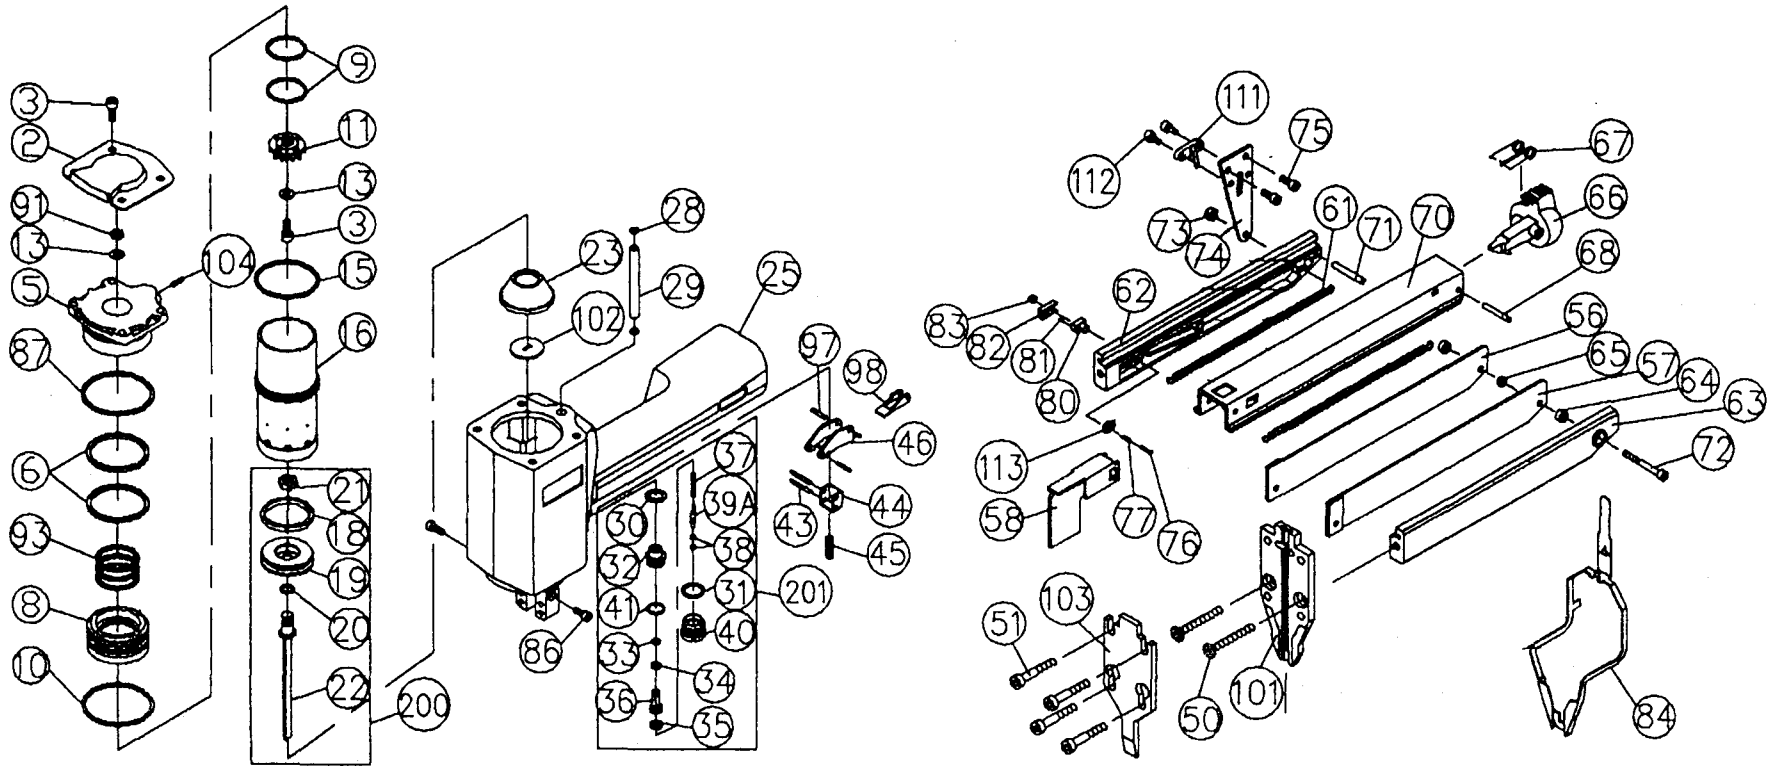

14 GAUGE HEAVY DUTY 2-1/2" T-NAILER
(FOR CONCRETE and STEEL PLATE)

#D70401

97.04

14 GAUGE 2-1/2" T-NAILER FOR CONCRETE & STEEL PLATE

NO	NEW PART NO	OLD PART NO	DESCRIPTION	QTY
2	BNABF06000	N0765AF106	Exhaust Cover	1
3	CMD06220	M-D0622	Bolt M6x22	5
5	BNABA01000	N0765AA101	Body Cap	1
6	COA554350	O-55435	O-Ring	2
8	BNABA21000	N0765AA201	Valve Piston	1
9	COA378210	O-37821	O-Ring	2
10	COA420400	O-42040	O-Ring	1
11	BNABA04000	N0765AA104	Valve Guide	1
13	CW0061310	M0365AA105	Washer	2
15	COA542190	O-54219	O-Ring	1
16	BNABB01000	N0765AB101	Main Cylinder	1
18	COP44	O-P44	O-Ring	1
19	BNABC02000	N0765AC102	Main Piston	1
20	CWQ101610	M0750AC104	Washer	1
21	BMADC03000	M0750AC103	Hex Nut	1
22	BNABC01000	N0765AC101	Driver Blade	1
23	BNABB02000	N0765AB102	Main Piston Stop	1
25	BNABF01000	N0765AF101	Body House	1
28	COA052190	O-05219	O-Ring	2
29	BNABF04000	N0765AF104	Air Pipe	1
30	BFAAF08000	F0350AE602	Washer	1
31	COA168200	O-16820	O-Ring	1
32	BFAAE21000	F0350AE201	Cabinet of Air Switch	1
33	COP4	O-03819	O-Ring	1
34	COA052190	O-05219	O-Ring	1
35	COP8	O-P8	O-Ring	1
36	BFAAE41800	F0350AE401	Pole	1
37	BFAAE61000	F0350AE601	Spring	1
38	COA025140	O-02514	O-Ring	2
39A	BFAAE31001	F0350AE301A	Stem of Air Switch	1
40	BFAAE01000	F0350AE101	Trigger Valve Housing	1
41	COA135140	O-13514	O-Ring	1
43	CPJ3024	P-S3024J	Spring Pin	3
44	BMAAW15000	M0365BW115	Guide of Actuate Arm	1
45	BMAAW16000	M0365BW116	Spring	1
46	BMAAD01000	M0365AD101	Main Trigger	1
50	CMR05350	M-R0535	Bolt MD5x35	2
51	CMD05250	M-D0525	Bolt M5x25	4
56	BMADW18000	M0750BW118	Magazine Guide Board	1