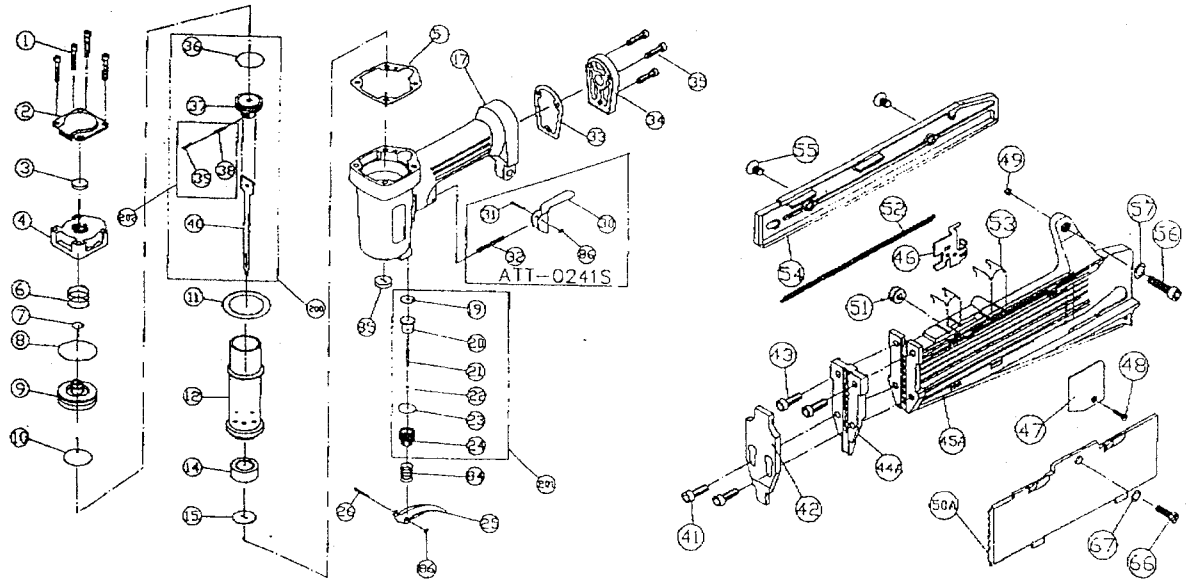

ATA0241S

#D61220A

ATT-0241S  
(ATA0241S)

ITM NO	OLD PART NO	NEW PART NO	DESCRIPTION	QTY
1	M-D0530	CMD05300	Bolt M5x30	4
2	T0240AF106	BTADF06000	Exhaust Cover	1
3	K0230AA103	BKABA03000	Exhaust Bumper	1
4	T0240AA101	BTADA01000	Head Cap	1
5	T0240AF114	BTADF14000	Seal	1
6	K0230AA102	BKABA02000	Spring	1
7	O-P9	COP9	O-Ring	1
8	O-32430	COA324300	O-Ring	1
9	K0230AA201	BKABA21000	Valve Piston	1
10	O-P26	COP26	O-Ring	1
11	O-P38	COP38	O-Ring	1
12	T0240AB101	BTADB01000	Main Cylinder	1
14	K0230AB102	BKABB02000	Driver Bumper	1
15	K0230AF102	BKABF02000	Steel Driver Plate	1
17	T0240AF101	BTADF01000	Body Housing	1
19	K0230AF108	BKABF08000	Nylon Washer	1
20	K0230AE201	BKABE21000	Trigger Valve Cage	1
21	K0230AE301	BKABE31000	Trigger Valve Stem	1
22	O-03615	COA036150	O-Ring	1
23	O-11020	COA110200	O-Ring	1
24	K0230AE101	BKABE01000	Air Switch Cover	1
25	K0230AD101	BKABD01000	Trigger	1
26	T0240AD103	BTADD03000	Pin	1
30	K0230AD102	BKABD02000	Secondary Trigger	1
31	T0240AD108	BTADD12000	Pin	1
32	KC241BW116	BKAEW16000	Spring	1
33	T0240AF113	BTADF13000	Seal	1
34	T0240AF112	BTADF12000	Rear Cap	1
35	M-D0412	CMD04120	Bolt M4x12	3
36	O-22431	COA224310	O-Ring	1