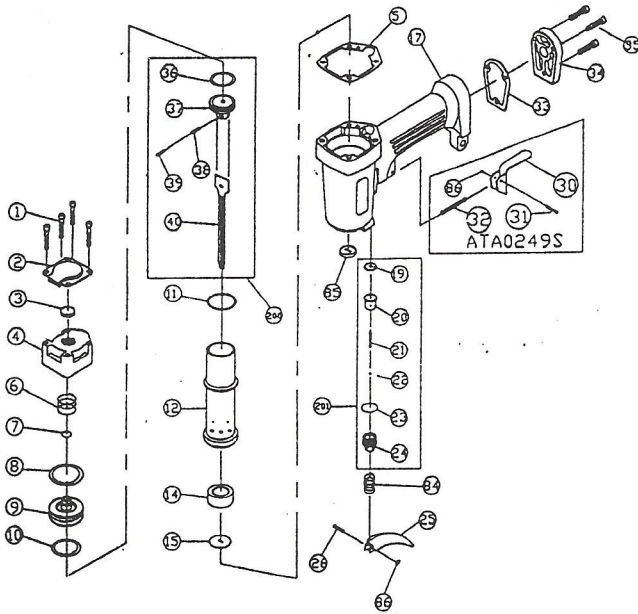

1.3.1. Spare Parts - Body

1.3.2. Spare Parts - Magazine

4

6

SKU #34382
(ATA0249S)

#D61228A

ITM NO	NEW PART NO	OLD PART NO	DESCRIPTION	QTY
1	CMD05400	M-D0540	Bolt M5x40	4
2	BTADF06000	T0240AF106	Exhaust Cover	1
3	BKABA03000	K0230AA103	Exhaust Bumper	1
4	BTAGA01000	T0250AA101	Head Cap	1
5	BTADF14000	T0240AF114	Seal	1
6	BKABA02000	K0230AA102	Spring	1
7	COP9	O-P9	O-Ring	1
8	COA324300	O-32430	O-Ring	1
9	BKABA21000	K0230AA201	Valve Piston	1
10	COP26	O-P26	O-Ring	1
11	COP38	O-P38	O-Ring	1
12A	BTAGB01001	T0250AB101A	Main Cylinder	1
13	COP32	O-P32	O-Ring	1
14	BKABB02000	K0230AB102	Driver Bumper	1
15	BKAFF02000	K0249AF102	Steel Driver Plate	1
17	BTADF01090	T0240AF101	Body Housing	1
19	BKABF08000	K0230AF108	Nylon Washer	1
20	BKABE21000	K0230AE201	Trigger Valve Cage	1
21	BKABE31000	K0230AE301	Trigger Valve Stem	1
22	COA036150	O-03615	O-Ring	1
23	COA110200	O-11020	O-Ring	1
24	BKABE01000	K0230AE101	Air Switch Cover	1
25	BKABD01000	K0230AD101	Trigger	1
26	BTADD03000	T0240AD103	Pin	1
30	BKABD02000	K0230AD102	Secondary Trigger	1
31	BTADD12000	T0240AD108	Pin	1
32	BKAEW16000	KC241BW116	Spring	1
33	BTADF13000	T0240AF113	Seal	1
34	BTADF12000	T0240AF112	Rear Cap	1
35	CMD04120	M-D0412	Bolt M4x12	3
36	COA224310	O-22431	O-Ring	1
37	BKABC02000	K0230AC102	Main Piston	1
38	CPJ4010	P-S4010J	Pin	1