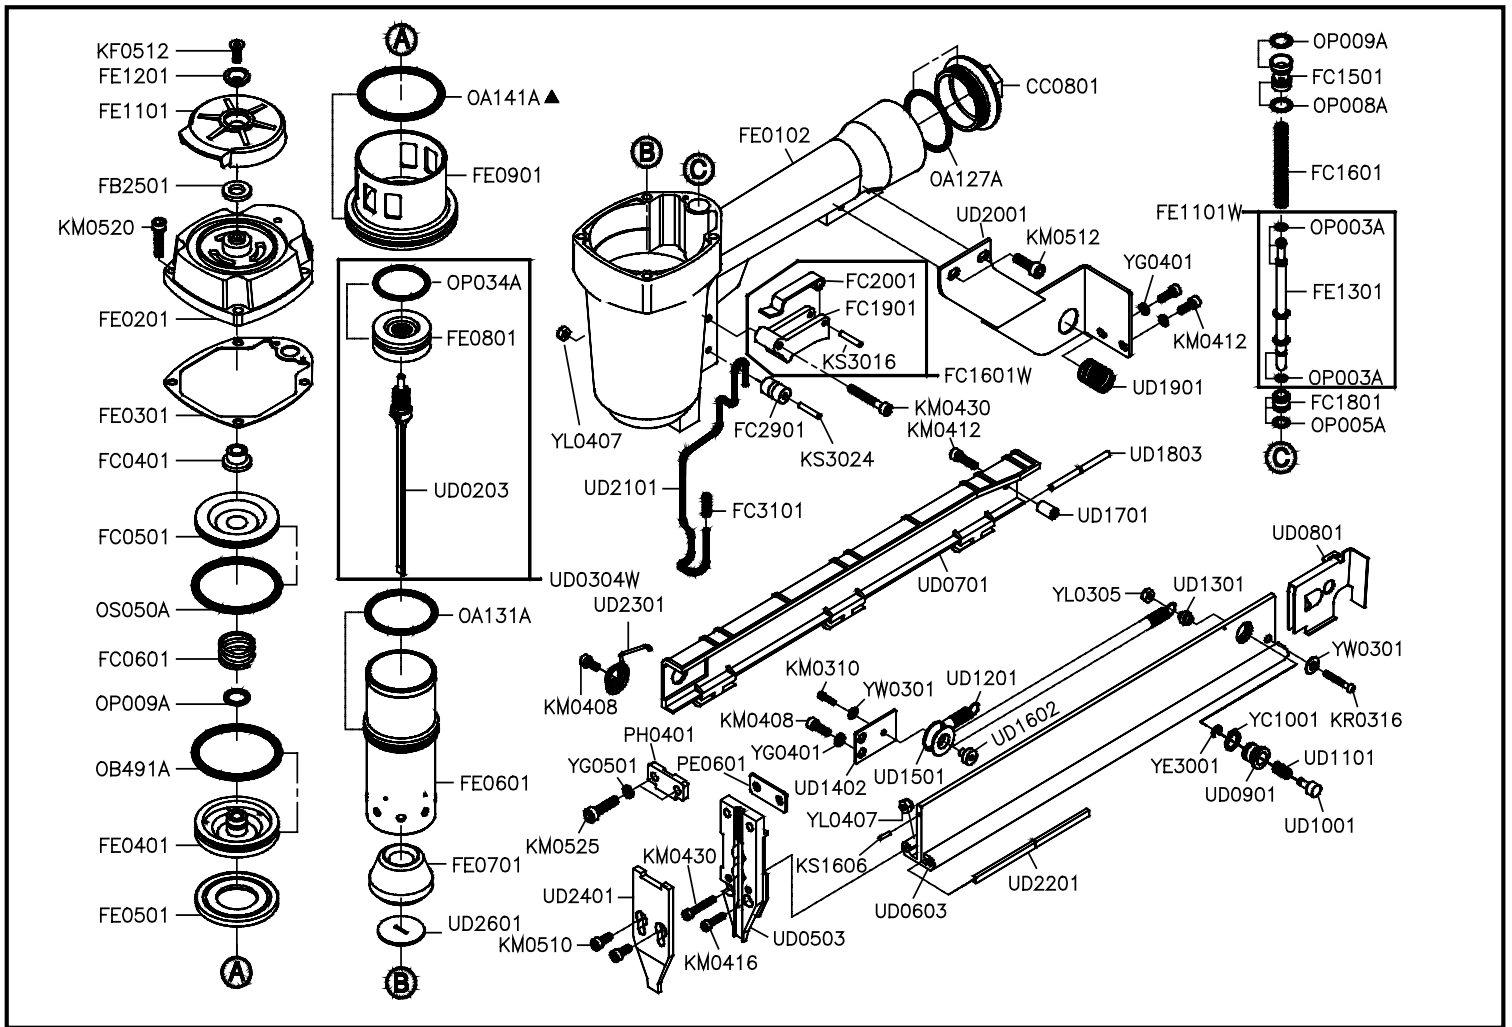

90/40B05 (UD/S1-13)

Part_No	Description	Spec	Q'ty	Part_No	Description	Spec	Q'ty	Part_No	Description	Spec	Q'ty
CC0801	END CAP		1	KM0408	HEX.SOC.HD.BOLT	M4×0.7 - 8L	2	UD0701	COVER MAGAZINE		1
FB2501	PISTON STOP		1	KM0412	HEX.SOC.HD.BOLT	M4×0.7 - 12L	3	UD0801	PUSHER		1
FC0401	PISTON STOP		1	KM0416	HEX.SOC.HD.BOLT	M4×0.7 - 16L	1	UD0901	LATCH STUD BUSHING		1
FC0501	HEAD VALVE CAP		1	KM0430	HEX.SOC.HD.BOLT	M4×0.7 - 30L	2	UD1001	STOP PIN		1
FC0601	COMPRESSION SPRING		1	KM0510	HEX.SOC.HD.BOLT	M5×0.8 - 10L	2	UD1101	COMPRESSION SPRING		1
FC1501	TRIGGER VALVE CAP		1	KM0512	HEX.SOC.HD.BOLT	M5×0.8 - 12L	2	UD1201	PULL SPRING		1
FC1601	COMPRESSION SPRING		1	KM0520	HEX.SOC.HD.BOLT	M5×0.8 - 20L	4	UD1301	PUSHER SPRING ANCHOR		1
FC1601W	TRIGGER ASSY.		1	KM0525	HEX.SOC.HD.BOLT	M5×0.8 - 25L	2	UD1402	ROLLER SET		1
FC1801	TRIGGER VALVE SEAT		1	KR0316	BUTTON HD.BOLT	M3×0.5 - 16L	1	UD1501	ROLLER		1
FC1901	TRIGGER		1	KS1606	SPRING PIN	1.6-6L	1	UD1602	ROLLER ANCHOR		1
FC2001	CONTACT LEVER		1	KS3016	SPRING PIN	3-16L	1	UD1701	DISTANCE SHAFT		1
FC2901	ROLLER		1	KS3024	SPRING PIN	3-24L	1	UD1803	PIVOT		1
FC3101	COMPRESSION SPRING		1	OA127A	O-RING	ARP568-127	1	UD1901	COMPRESSION SPRING		1
FE0102	BODY		1	OA131A	O-RING	ARP568-131	1	UD2001	SUPPORT		1
FE0201	CYLINDER CAP		1	OA141A	O-RING	ARP568-141	1	UD2101	UPPER SAFETY		1
FE0301	CAP SEAL		1	OB491A	O-RING	49.1×2.5	1	UD2201	UPPER RAIL		1
FE0401	HEAD VALVE SEAT		1	OP003A	O-RING	P3	3	UD2301	SPRING		1
FE0501	GASKET		1	OP005A	O-RING	P5	2	UD2401	COVER PLATE(B)		1
FE0601	CYLINDER		1	OP008A	O-RING	P8	1	UD2601	NOZZLE		1
FE0701	BUMPER		1	OP009A	O-RING	P9	2	YC1001	C-RING	10	1
FE0801	MAIN PISTON		1	OP034A	O-RING	P34	1	YE3001	E-RING	3.0	1
FE0901	COLLAR		1	OS050A	O-RING	S-50	1	YG0401	SPRING WASHER	4	4
FE1101	EXHAUST CAP		1	PE0601	SPACER		1	YG0501	SPRING WASHER	5	2
FE1101W	TRIGGER VALVE ASSY.		1	PH0401	COVER PLATE(A)		1	YL0305	LOCK NUT	M3×0.5	1
FE1201	EXHAUST CAP RING		1	UD0203	DRIVER		1	YL0407	LOCK NUT	M4×0.7	2
FE1301	TRIGGER VALVE STEM		1	UD0304W	DRIVER ASSY.		1	YW0301	FLAT WASHER	3	2
KF0512	FLAT HD.BOLT	M5×0.8 - 12L	1	UD0503	GUIDE PLATE		1				
KM0310	HEX.SOC.HD.BOLT	M3×0.5 - 10L	1	UD0603	MAGAZINE SEAT		1				